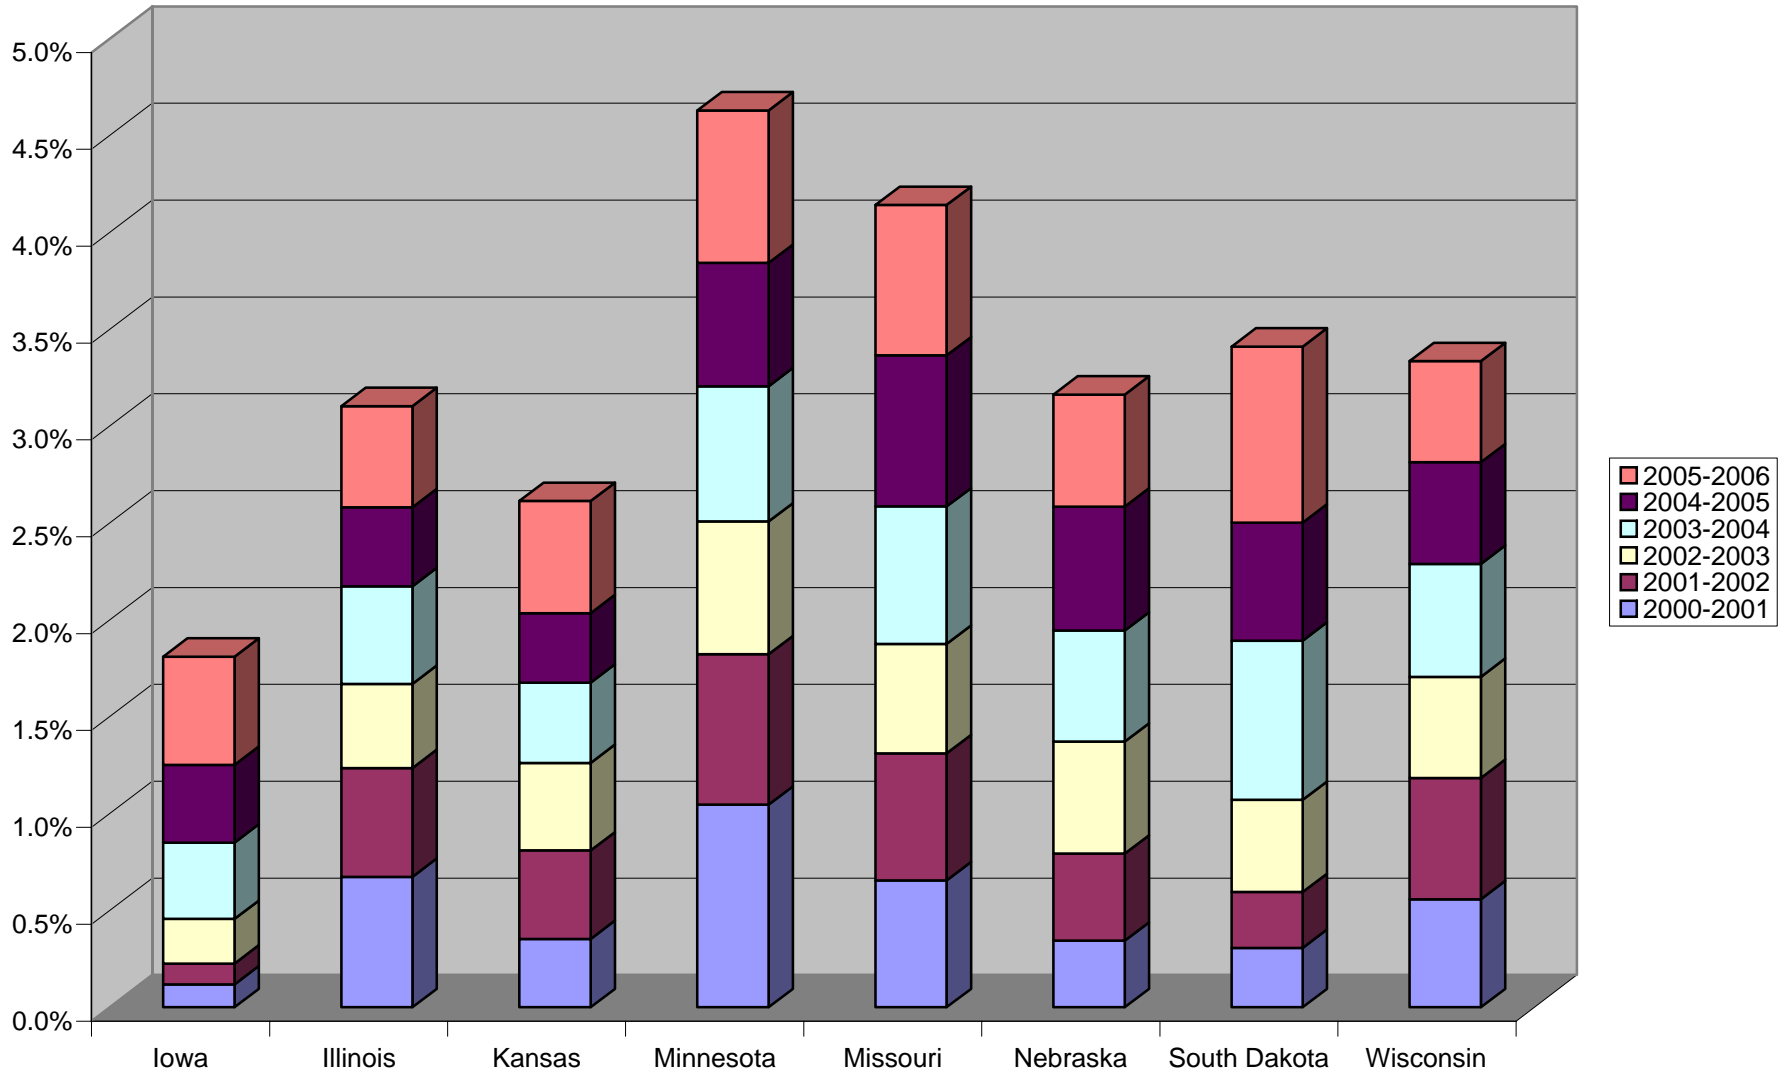

Population Percent Change in Iowa and Surrounding States: 2000-2006

Source: U.S. Bureau of the Census, Population Estimates Branch, Population Division, 12/22/2006
 Prepared By: State Library of Iowa, State Data Center Program, 800-248-4483,
<http://www.iowadatacenter.org>