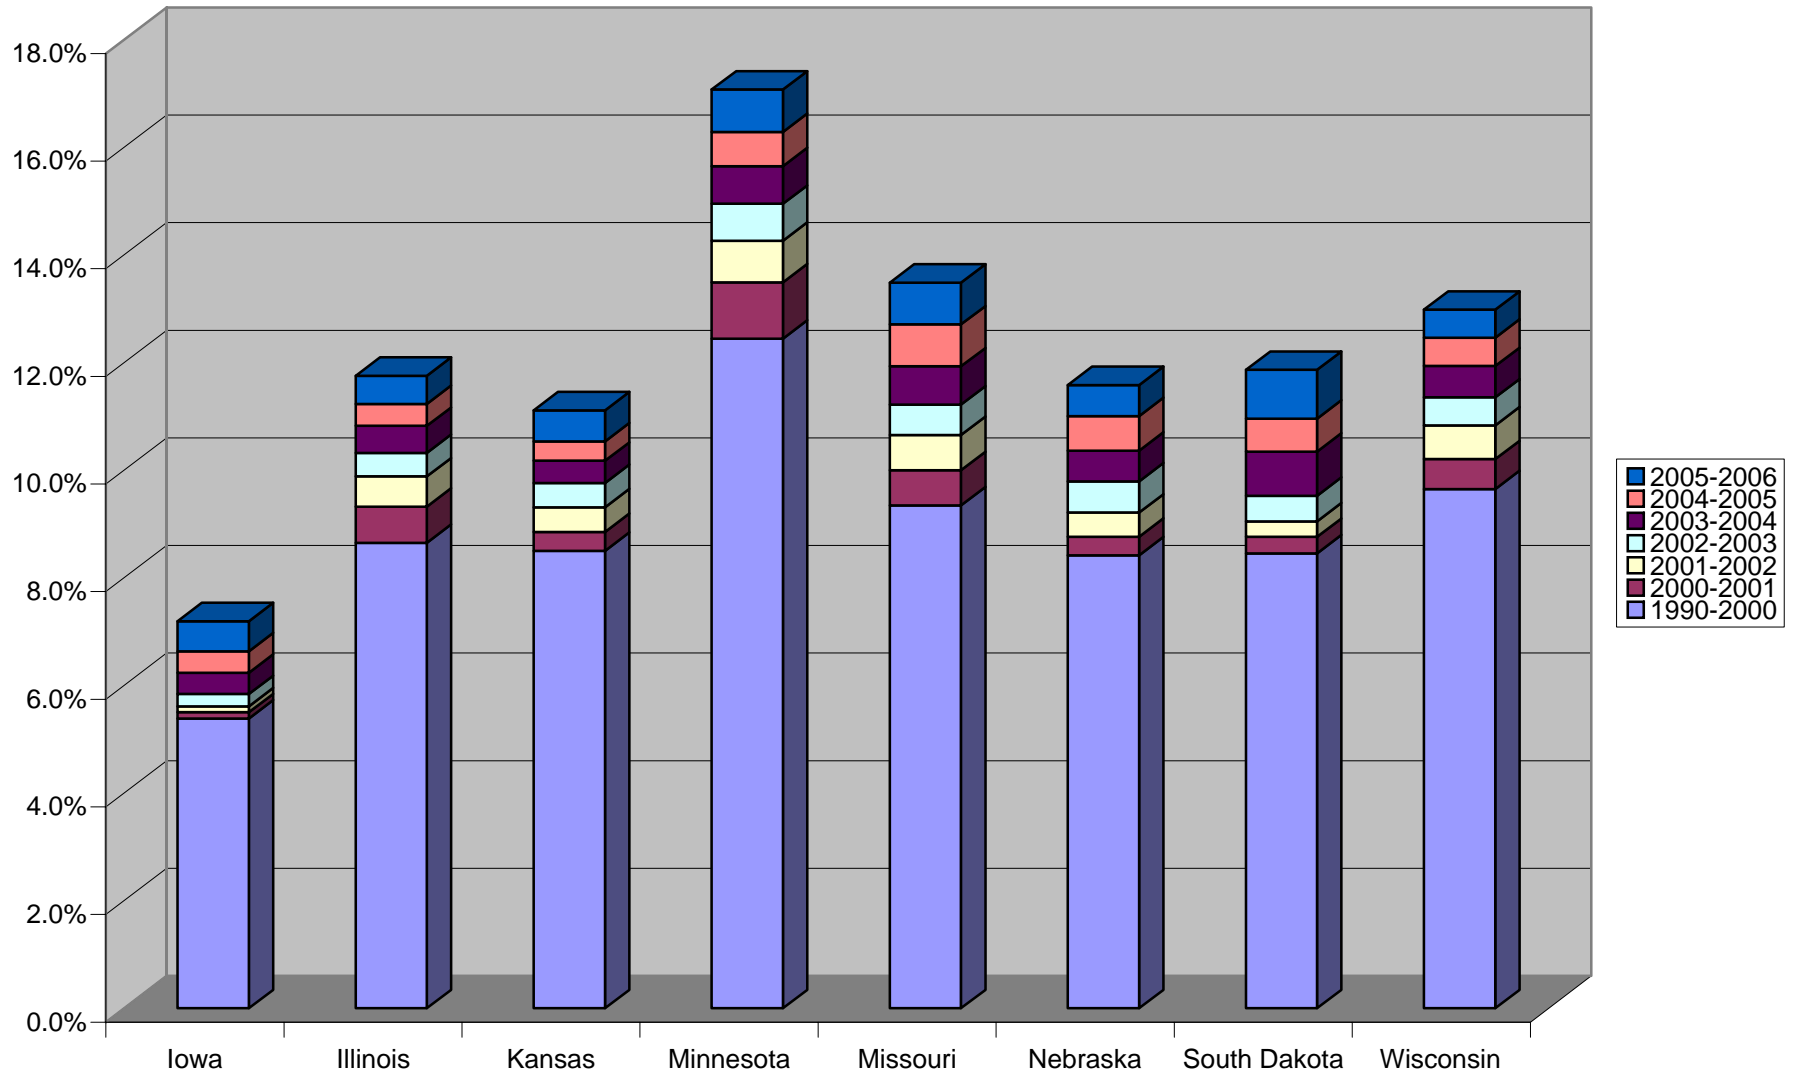

Population Percent Change in Iowa and Surrounding States: 1990-2006

Source: U.S. Bureau of the Census, Population Estimates Branch, Population Division, 12/22/2006
 Prepared By: State Library of Iowa, State Data Center Program, 800-248-4483,
<http://www.iowadatacenter.org>