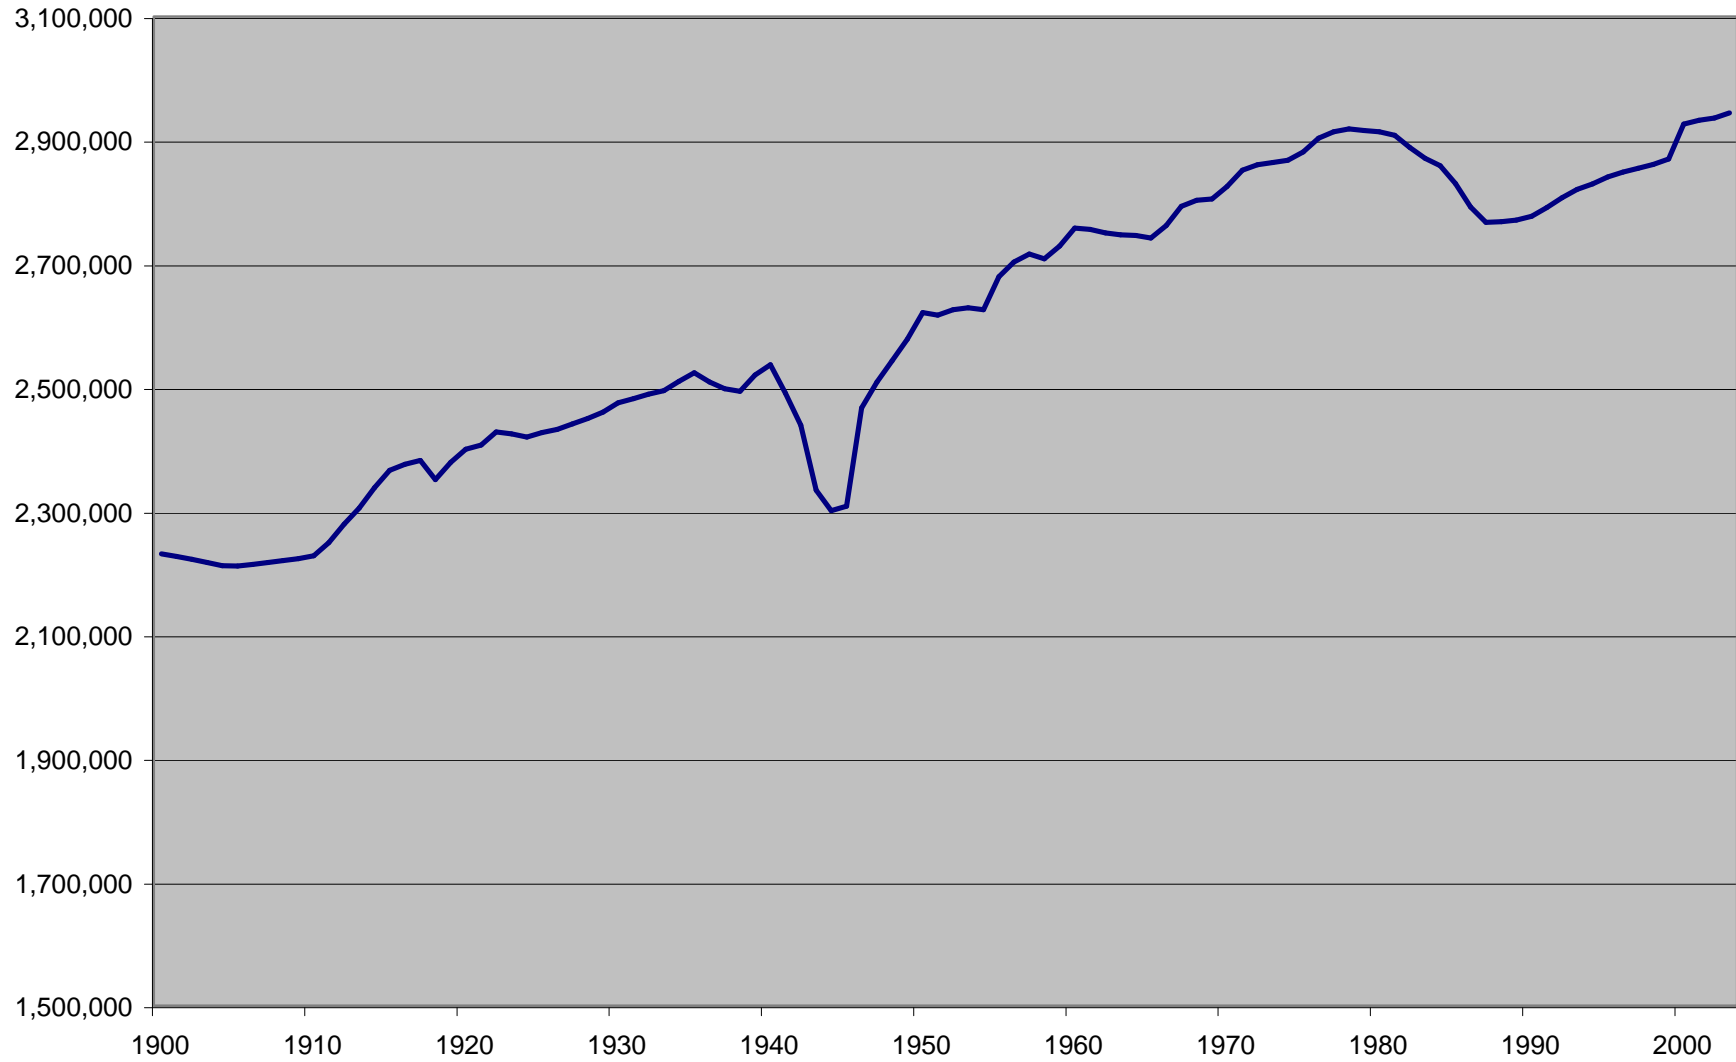

Decennial Population and Population Estimates for Iowa: 1900-2003

Source: U.S. Bureau of the Census, Population Estimates Branch, Population Division, 12/2003

Prepared By: State Library of Iowa, State Data Center Program, 800-248-4483, <http://www.silo.lib.ia.us/specialized-services/datacenter>