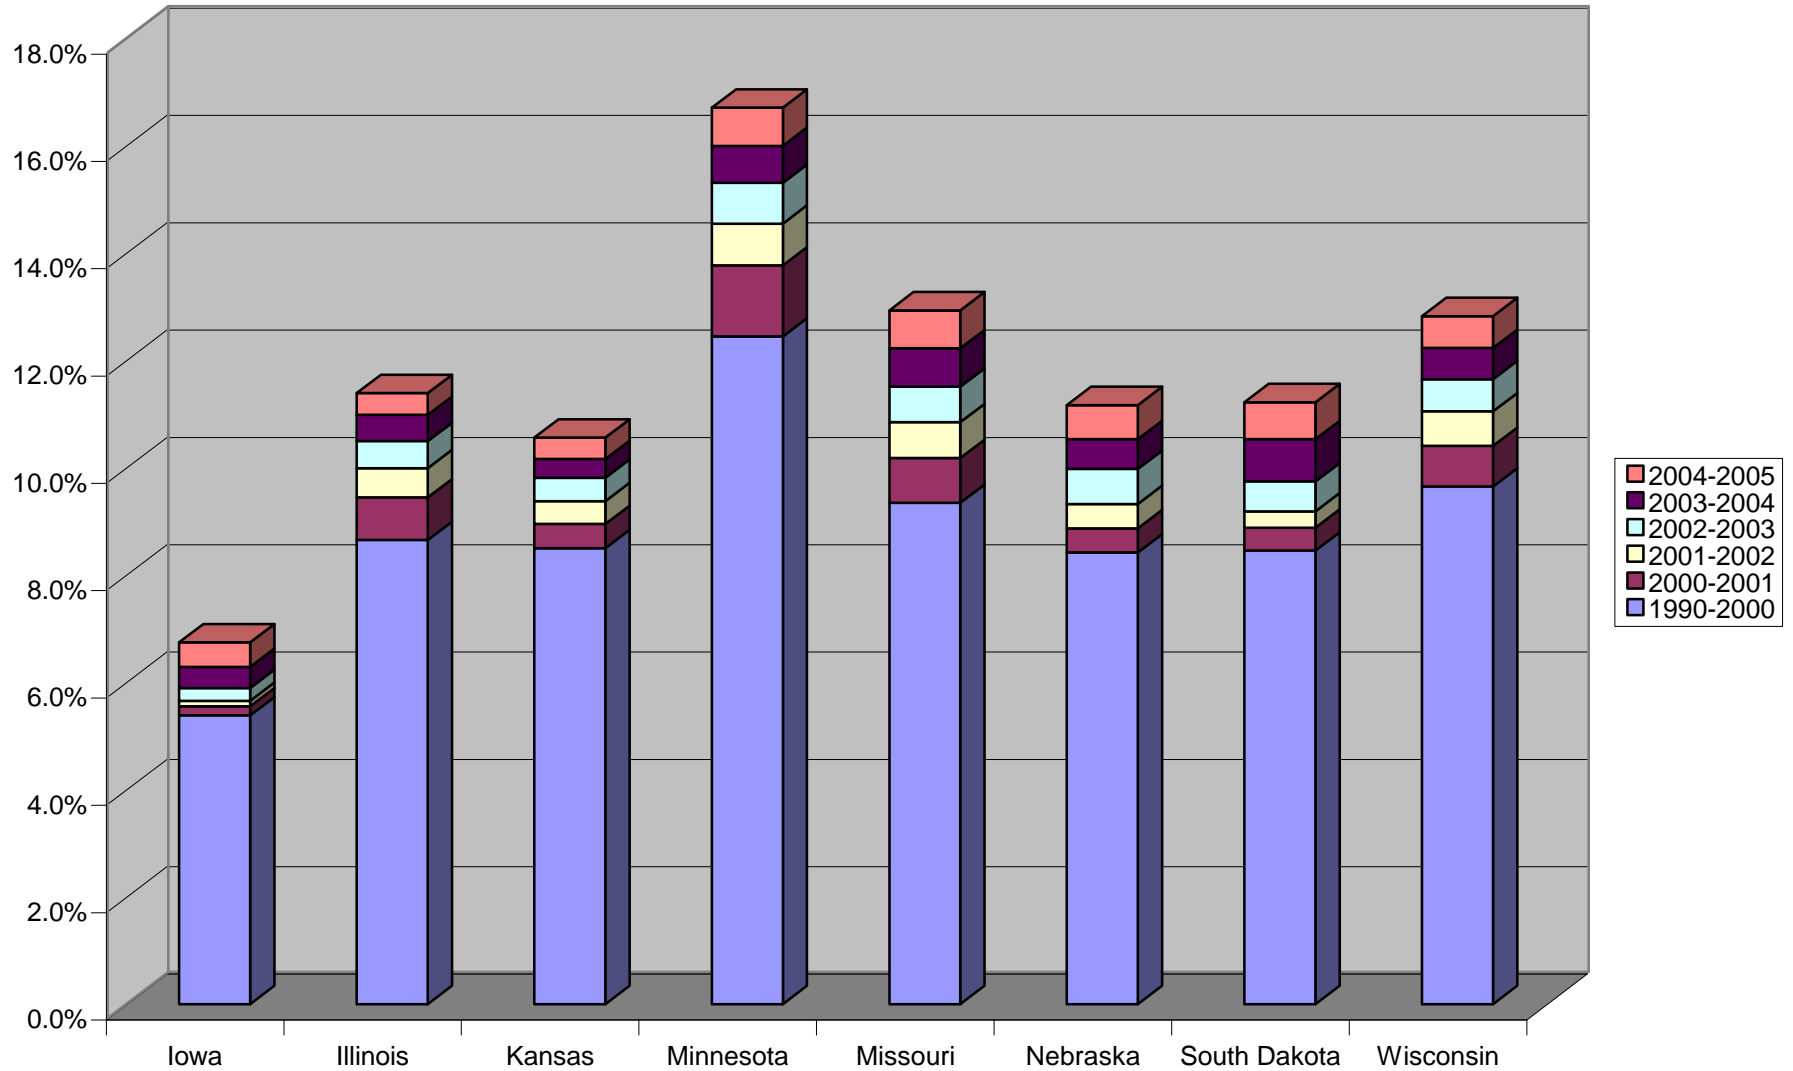

### Population Percent Change in Iowa and Surrounding States: 1990-2005

Source: U.S. Bureau of the Census, Population Estimates Branch, Population Division, 12/2005  
 Prepared By: State Library of Iowa, State Data Center Program, 800-248-4483,  
<http://www.iowadatacenter.org>