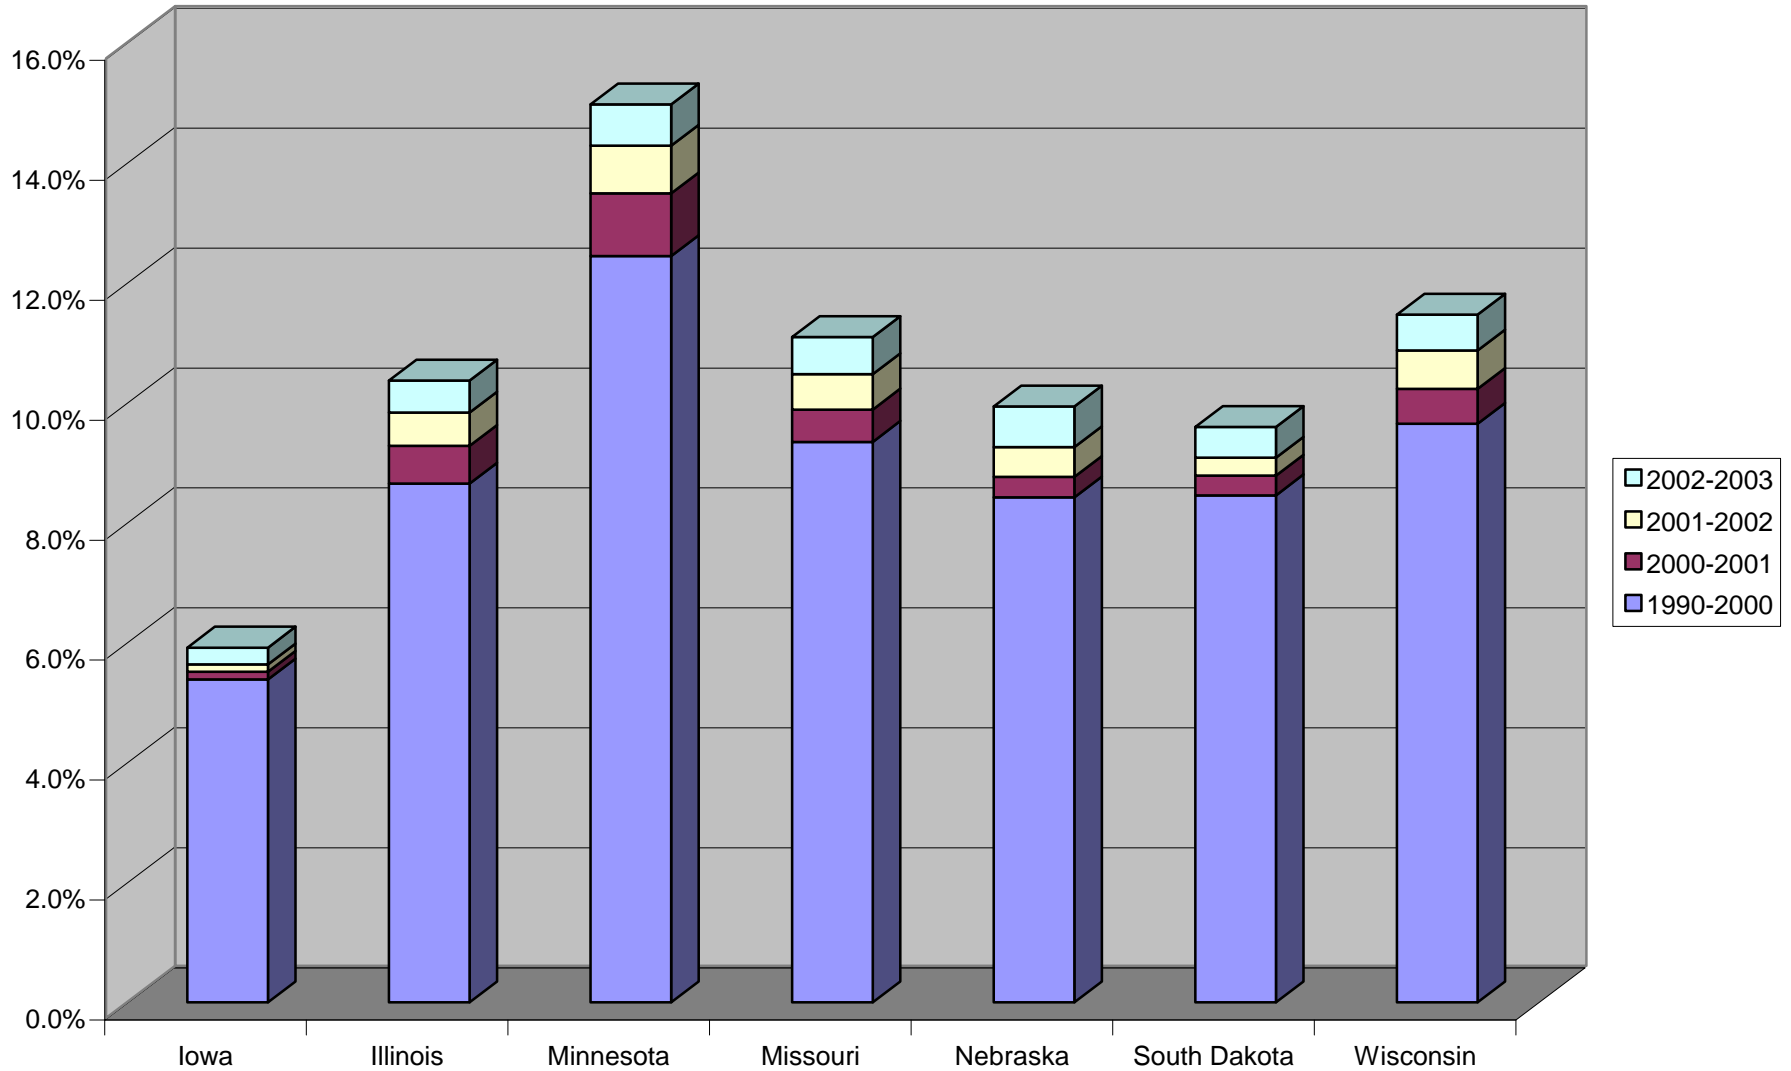

Population Percent Change in Iowa and Surrounding States: 1990-2003

Source: U.S. Bureau of the Census, Population Estimates Branch, Population Division, 12/2003
 Prepared By: State Library of Iowa, State Data Center Program, 800-248-4483,
<http://www.silo.lib.ia.us/specialized-services/datacenter/index.html>