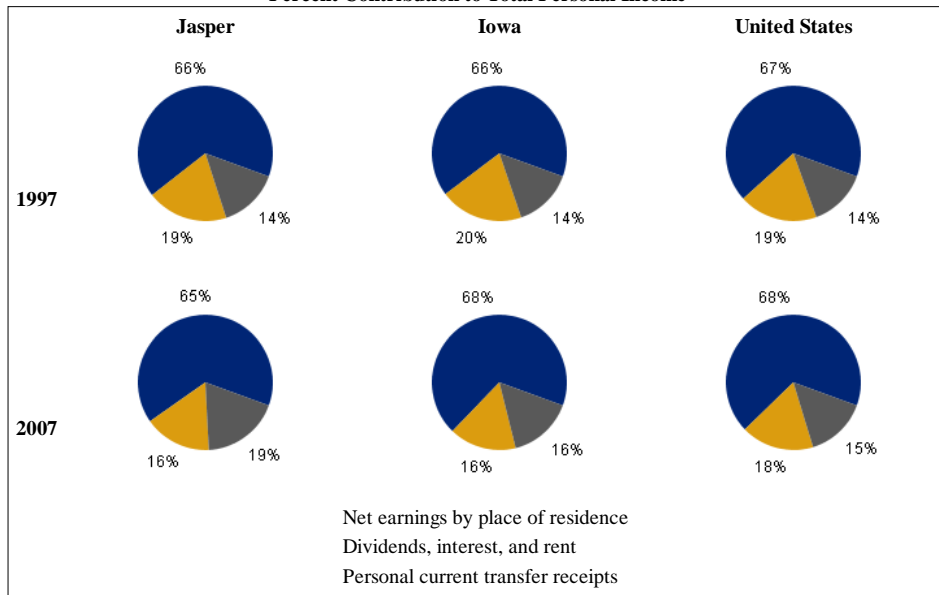

Percent Contribution to Total Personal Income

	2006-2007 percent change		
	Jasper	Iowa	U.S.
Net earnings	-2.1 %	7.3 %	5.0 %
Dividends, interest, and rent	9.0 %	9.5 %	9.2 %
Personal current transfer receipts	6.4 %	4.8 %	6.9 %

	1997-2007 average annual growth rate		
	Jasper	Iowa	U.S.
Net earnings	2.3 %	4.7 %	5.4 %
Dividends, interest, and rent	0.5 %	2.0 %	4.5 %
Personal current transfer receipts	5.3 %	5.5 %	6.1 %