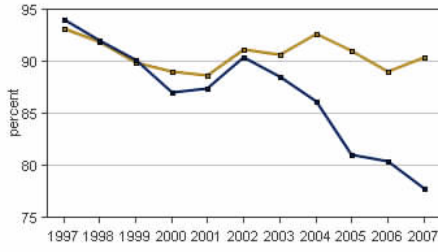

Per Capita Income as a Percent of the United States, 2007

Iowa Jasper

TOTAL PERSONAL INCOME

	2006-07 percent change	1997-2007 AAGR
Jasper	1.0 %	2.5 %
Iowa	7.2 %	4.3 %
U.S.	6.0 %	5.4 %

AAGR: average annual growth rate

In 2007 Jasper had a total personal income (TPI) of $1,100,511*. This TPI ranked 18th in the state and accounted for 1.1 percent of the state total. In 1997 the TPI of Jasper was $860,276* and ranked 18th in the state.

*Note: Total personal income estimates are in thousands of dollars, not adjusted for inflation.

COMPONENTS OF TOTAL PERSONAL INCOME

Total personal income includes net earnings by place of residence; dividends, interest, and rent; and personal current transfer receipts received by the residents of Jasper.