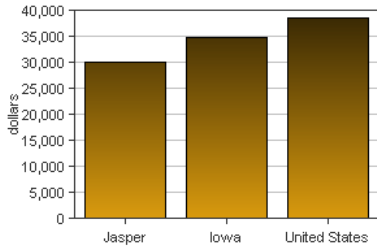

# Jasper, Iowa

Jasper is one of 99 counties in Iowa. It is part of the Newton, IA Micropolitan SA. Its 2007 population of 36,647 ranked 18th in the state.

## PER CAPITA PERSONAL INCOME

In 2007 Jasper had a per capita personal income (PCPI) of \$30,030. This PCPI ranked 78th in the state and was 86 percent of the state average, \$34,916, and 78 percent of the national average, \$38,615. The 2007 PCPI reflected an increase of 1.5 percent from 2006. The 2006-2007 state change was 6.6 percent and the national change was 4.9 percent. In 1997 the PCPI of Jasper was \$23,839 and ranked 21st in the state. The 1997-2007 average annual growth rate of PCPI was 2.3 percent. The average annual growth rate for the state was 4.0 percent and for the nation was 4.3 percent.

Per Capita Personal Income, 2007

Per Capita Income as a Percent of the United States, 2007

Iowa Jasper

## TOTAL PERSONAL INCOME

	2006-07 percent change	1997-2007 AAGR
Jasper	1.0 %	2.5 %
Iowa	7.2 %	4.3 %
U.S.	6.0 %	5.4 %

AAGR: average annual growth rate

In 2007 Jasper had a total personal income (TPI) of \$1,100,511\*. This TPI ranked 18th in the state and accounted for 1.1 percent of the state total. In 1997 the TPI of Jasper was \$860,276\* and ranked 18th in the state.