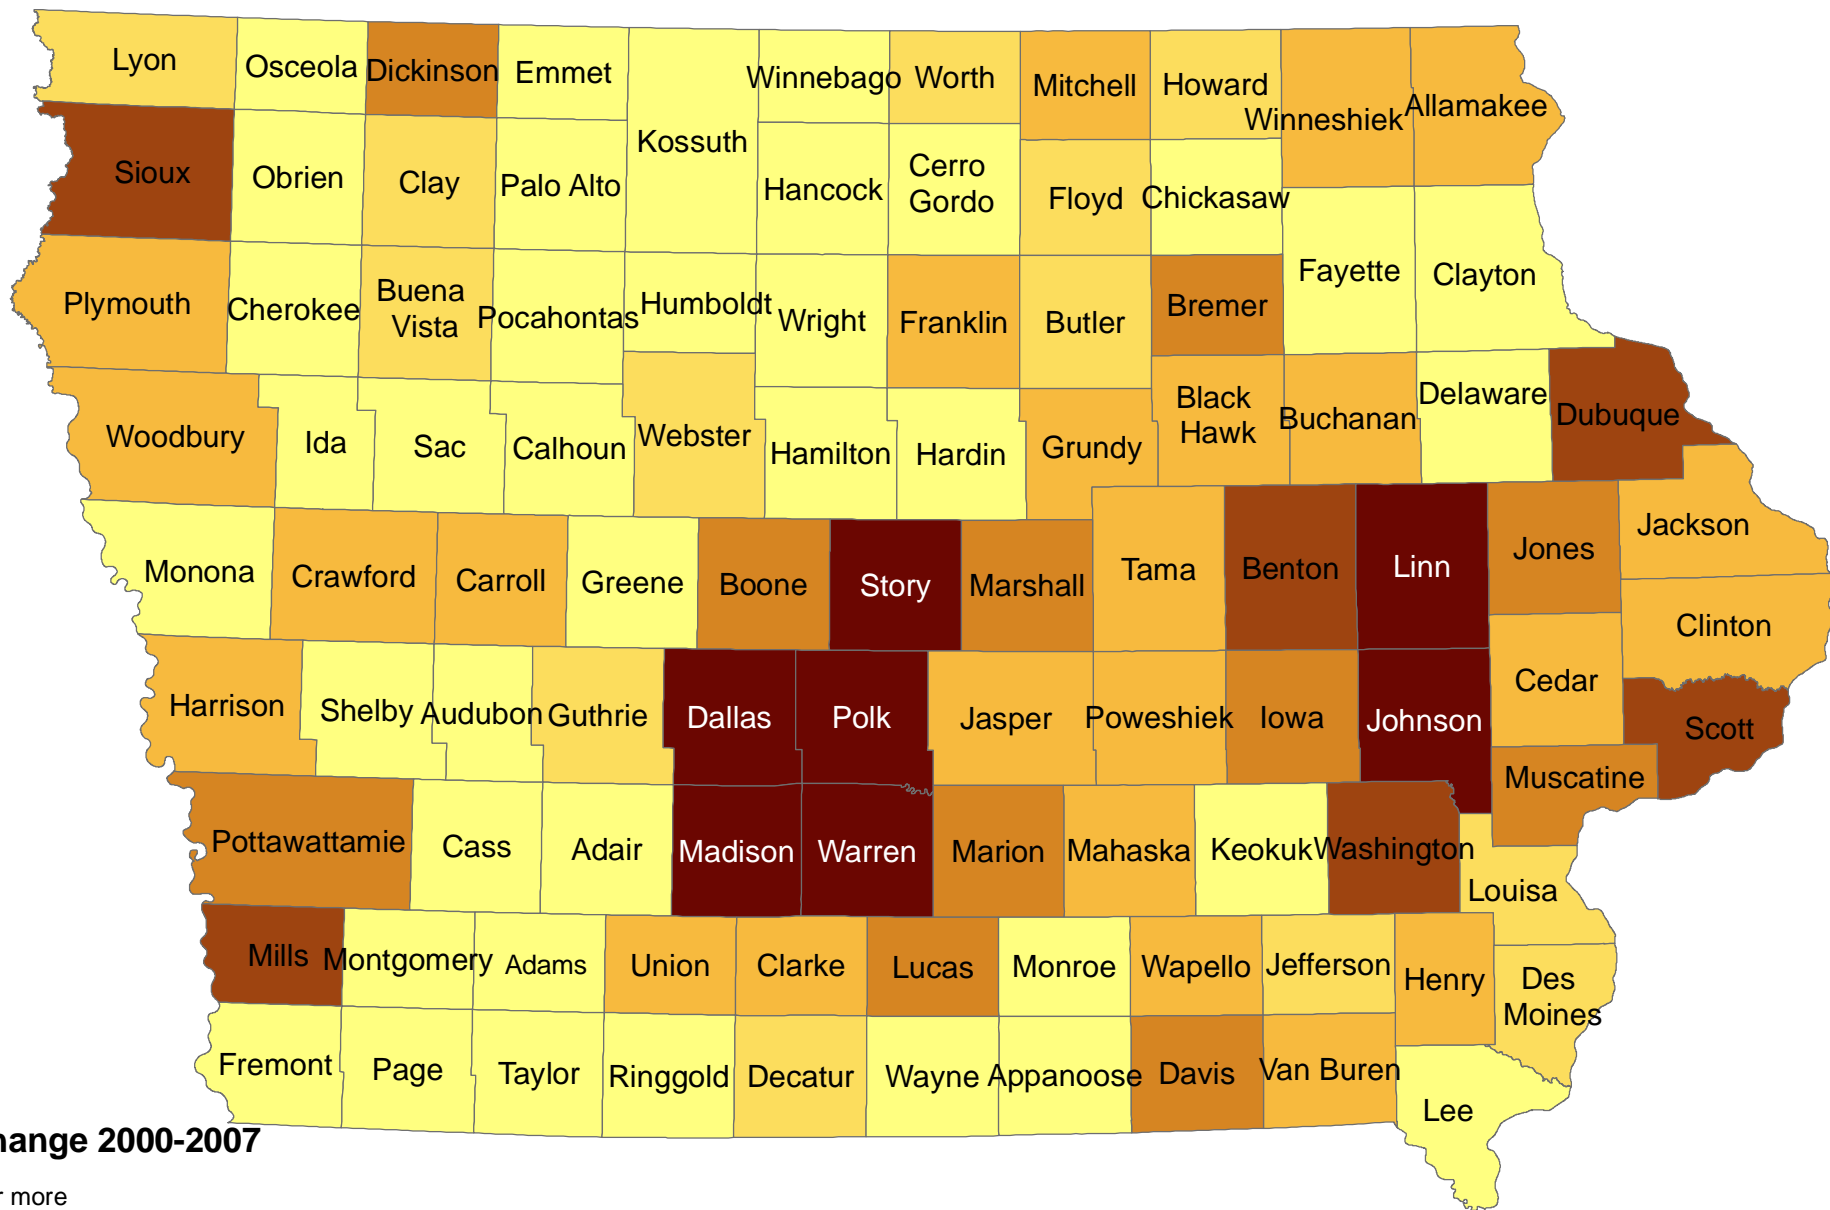

Iowa Counties by Percent Change in Population: 2000-2007

Percent Change 2000-2007

Source: U.S. Census Bureau, Population Division, Released 3/2008
 Prepared by: State Library of Iowa, State Data Center Program, 800-248-4483,
<http://www.iowadatatcenter.org>