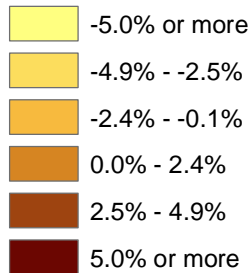

Iowa Counties by Percent Change in Population: 2000-2007

Percent Change 2000-2007

Source: U.S. Census Bureau, Population Division, Released 3/2008
 Prepared by: State Library of Iowa, State Data Center Program, 800-248-4483,
<http://www.iowadatatcenter.org>