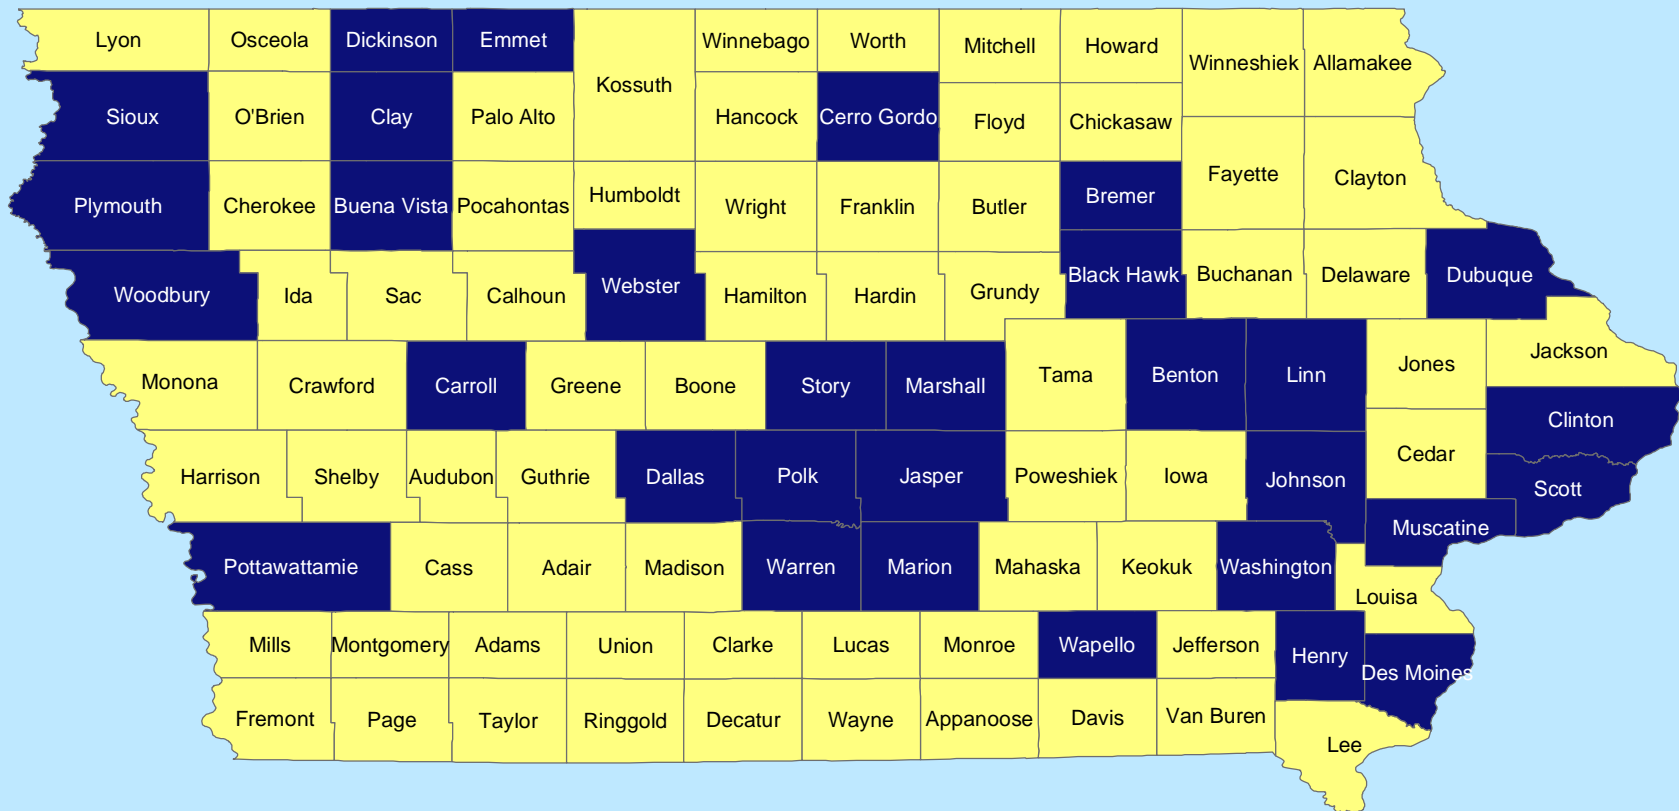

Iowa Counties by Population Gain or Loss: 1900-2003 (superseded)

1900-2003.Change
 Population loss
 No change
 Population gain

Source: U.S. Census Bureau, Population Division, Released April 9, 2004
 Prepared By: State Library of Iowa, State Data Center Program, 800-248-4483,
<http://www.iowadatecenter.org>