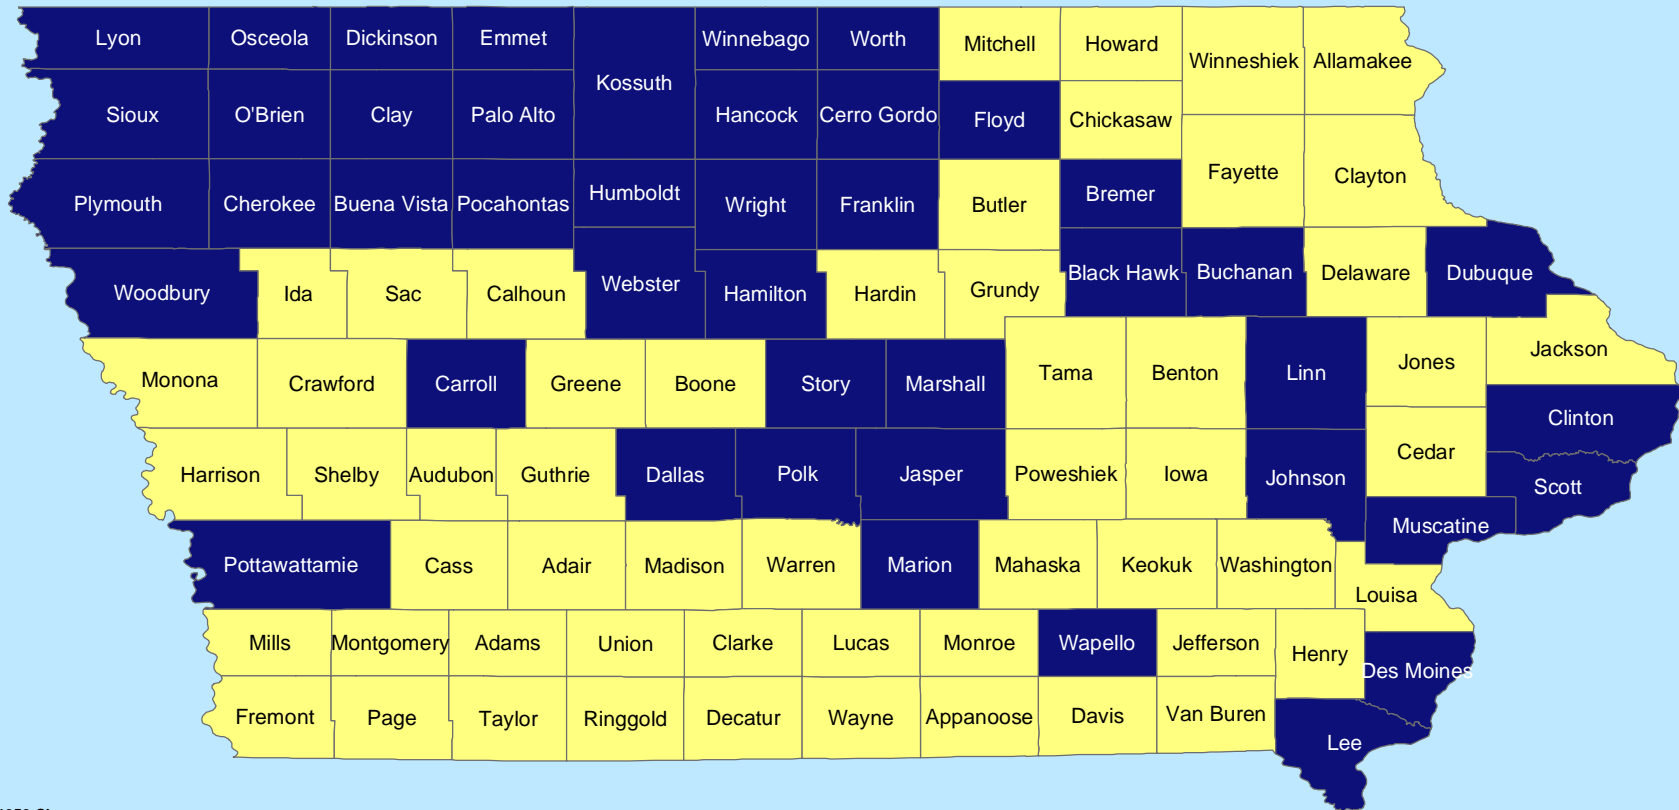

Iowa Counties by Population Gain or Loss: 1900-1950

1900-1950.Change
 Population loss
 No change
 Population gain

Source: U.S. Census Bureau, Decennial Census
 Prepared By: State Library of Iowa, State Data Center Program, 800-248-4483,
<http://www.iowadatacenter.org>