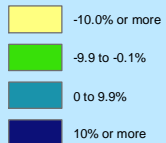

Iowa Counties by Percent Change in Population: 1990-2000

1990-2000 Percent Change

Source: U.S. Census Bureau, Decennial Census
 Prepared By: State Library of Iowa, State Data Center Program, 800-248-4483,
<http://www.iowadatacenter.org>