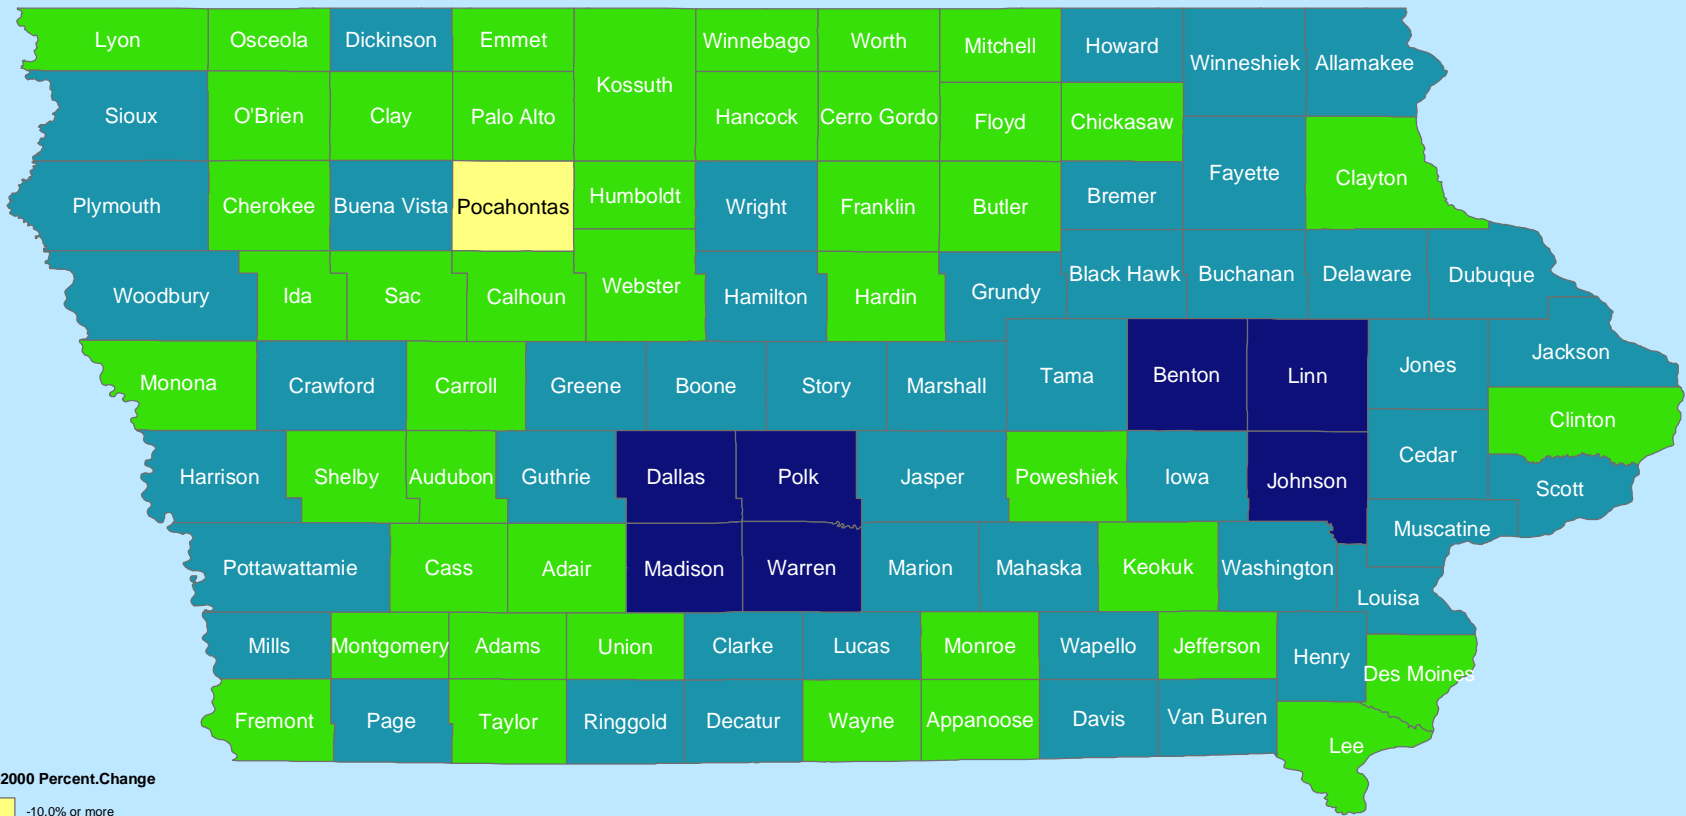

Iowa Counties by Percent Change in Population: 1990-2000

1990-2000 Percent Change

Source: U.S. Census Bureau, Decennial Census
 Prepared By: State Library of Iowa, State Data Center Program, 800-248-4483,
<http://www.iowadatacenter.org>