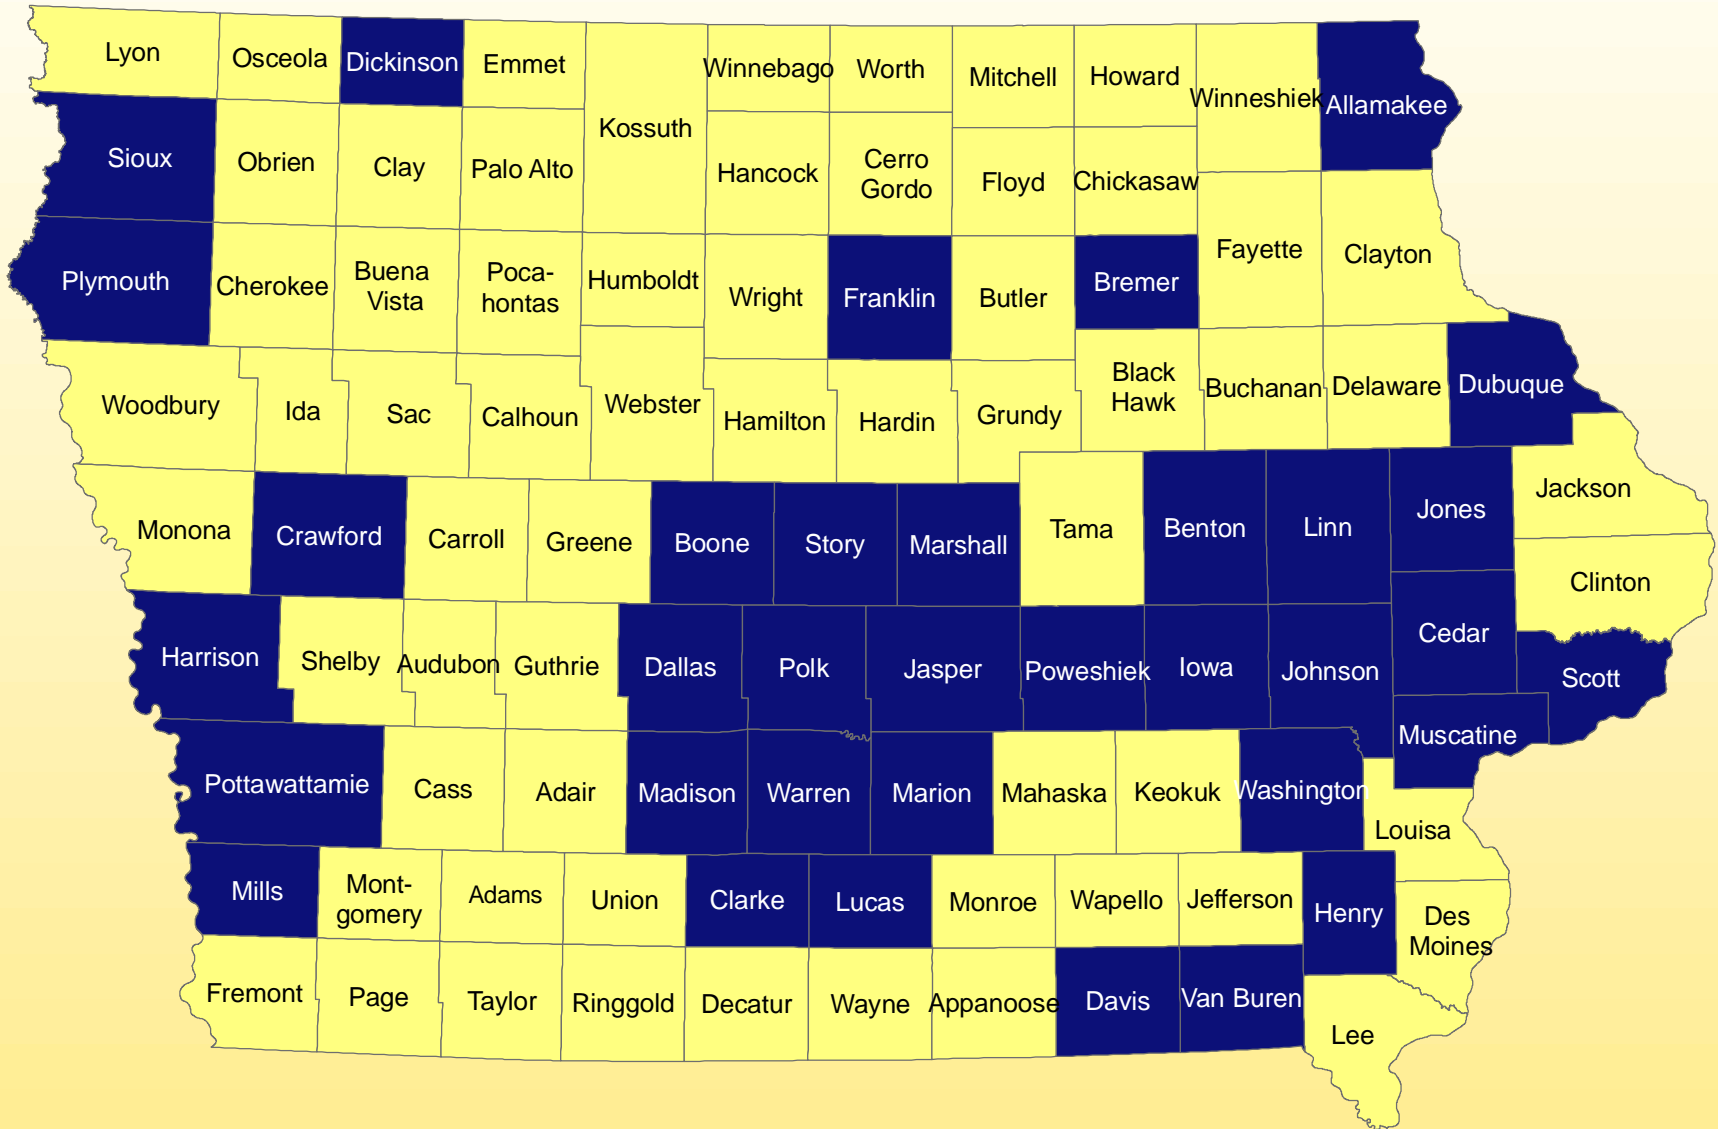

Iowa Counties by Population Gain or Loss 2000-2006

2000-2006 Change

- Population loss
- No change
- Population gain

Source: U.S. Census Bureau, Population Division, Released 3/2007
 Prepared By: State Library of Iowa, State Data Center Program, 800-248-4483,
<http://www.iowadatacenter.org>