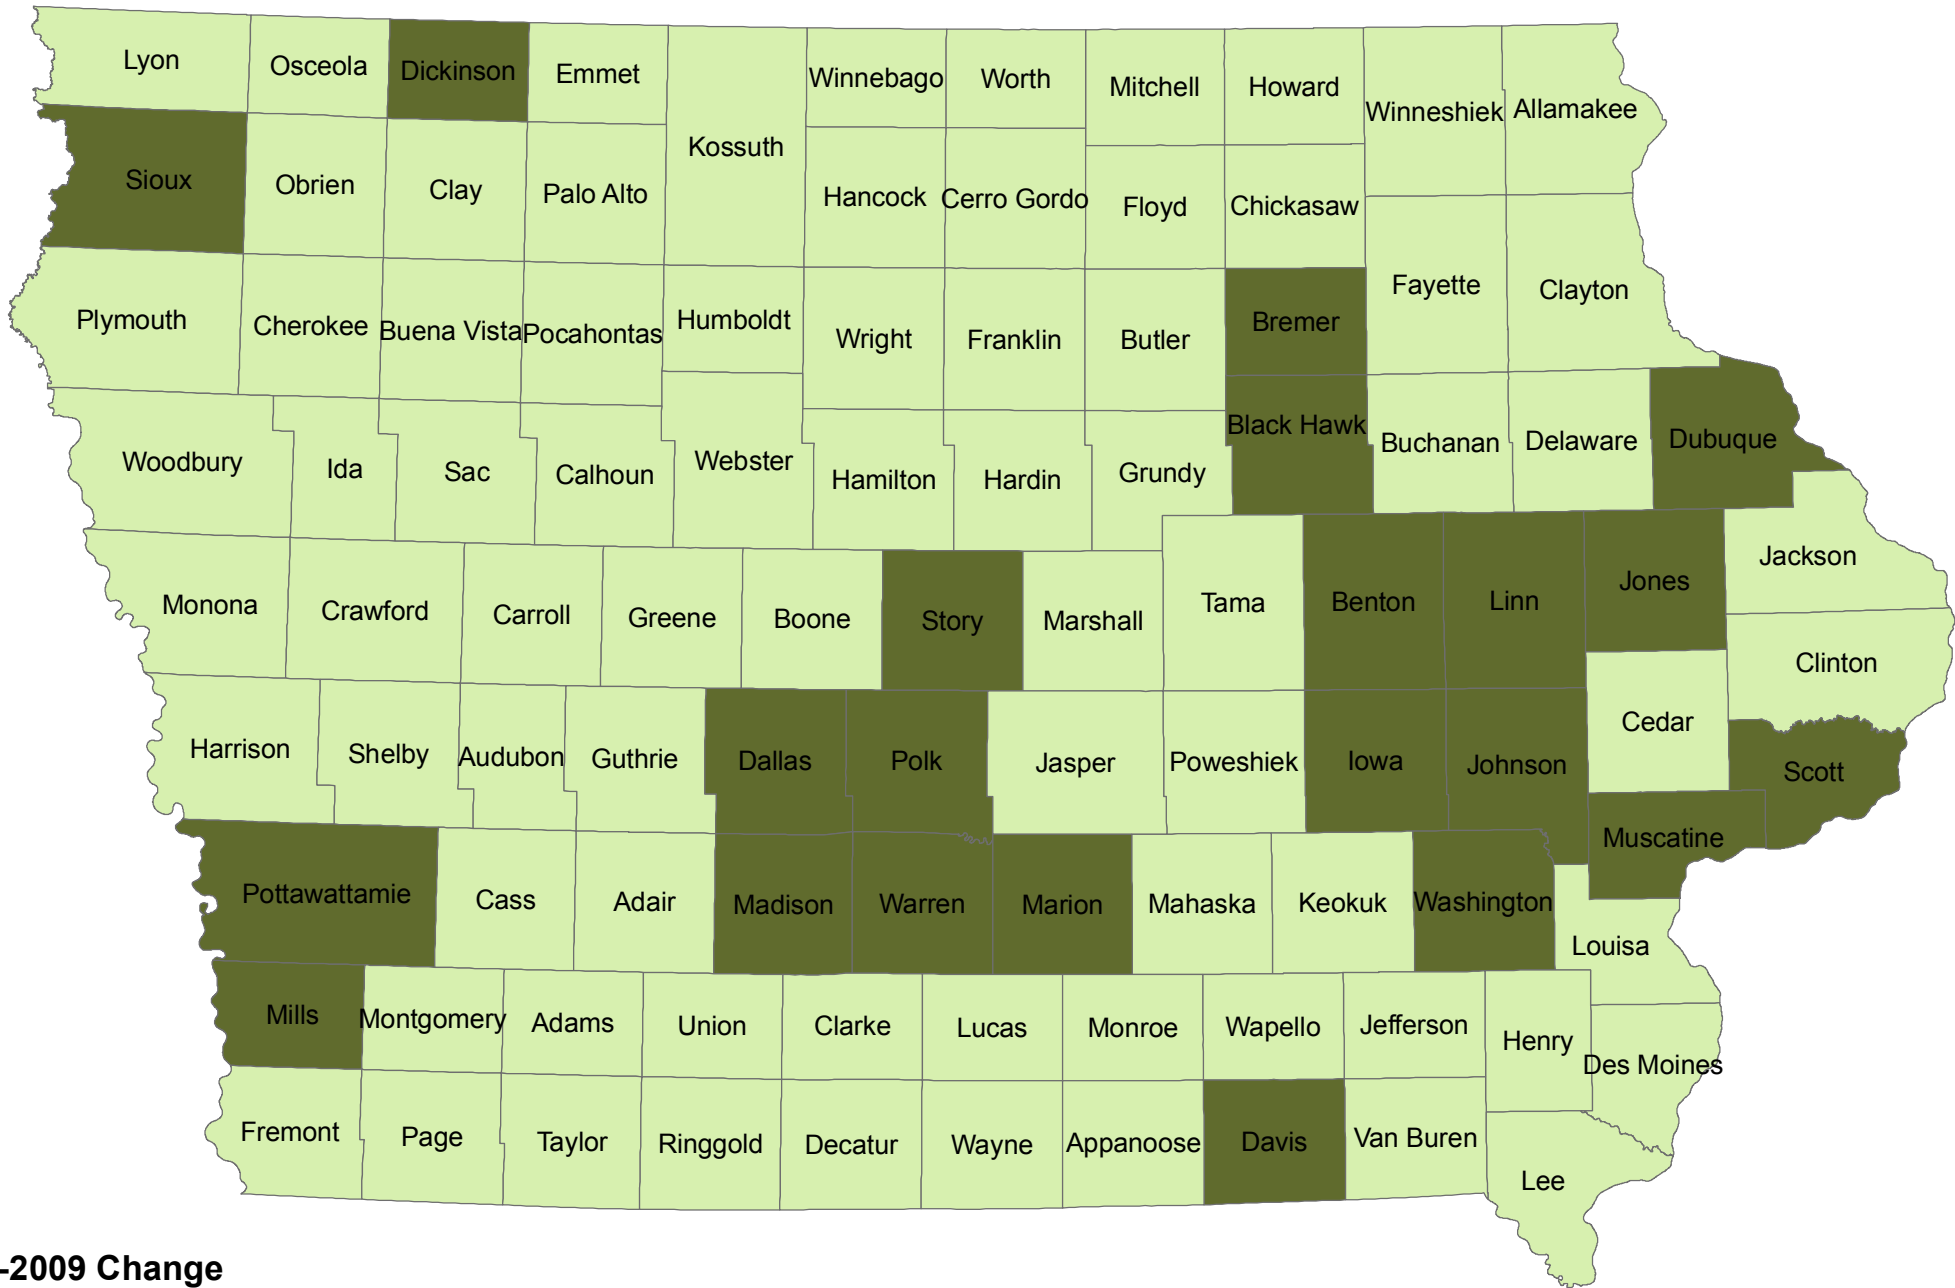

Iowa Counties by Population Gain or Loss: 2000-2009

2000-2009 Change

- Population Loss
- No Change
- Population Gain

Source: U.S. Census Bureau, Population Division, Released 3/2010
 Prepared By: State Library of Iowa, State Data Center Program, 800-248-4483
<http://www.iowadatacenter.org>