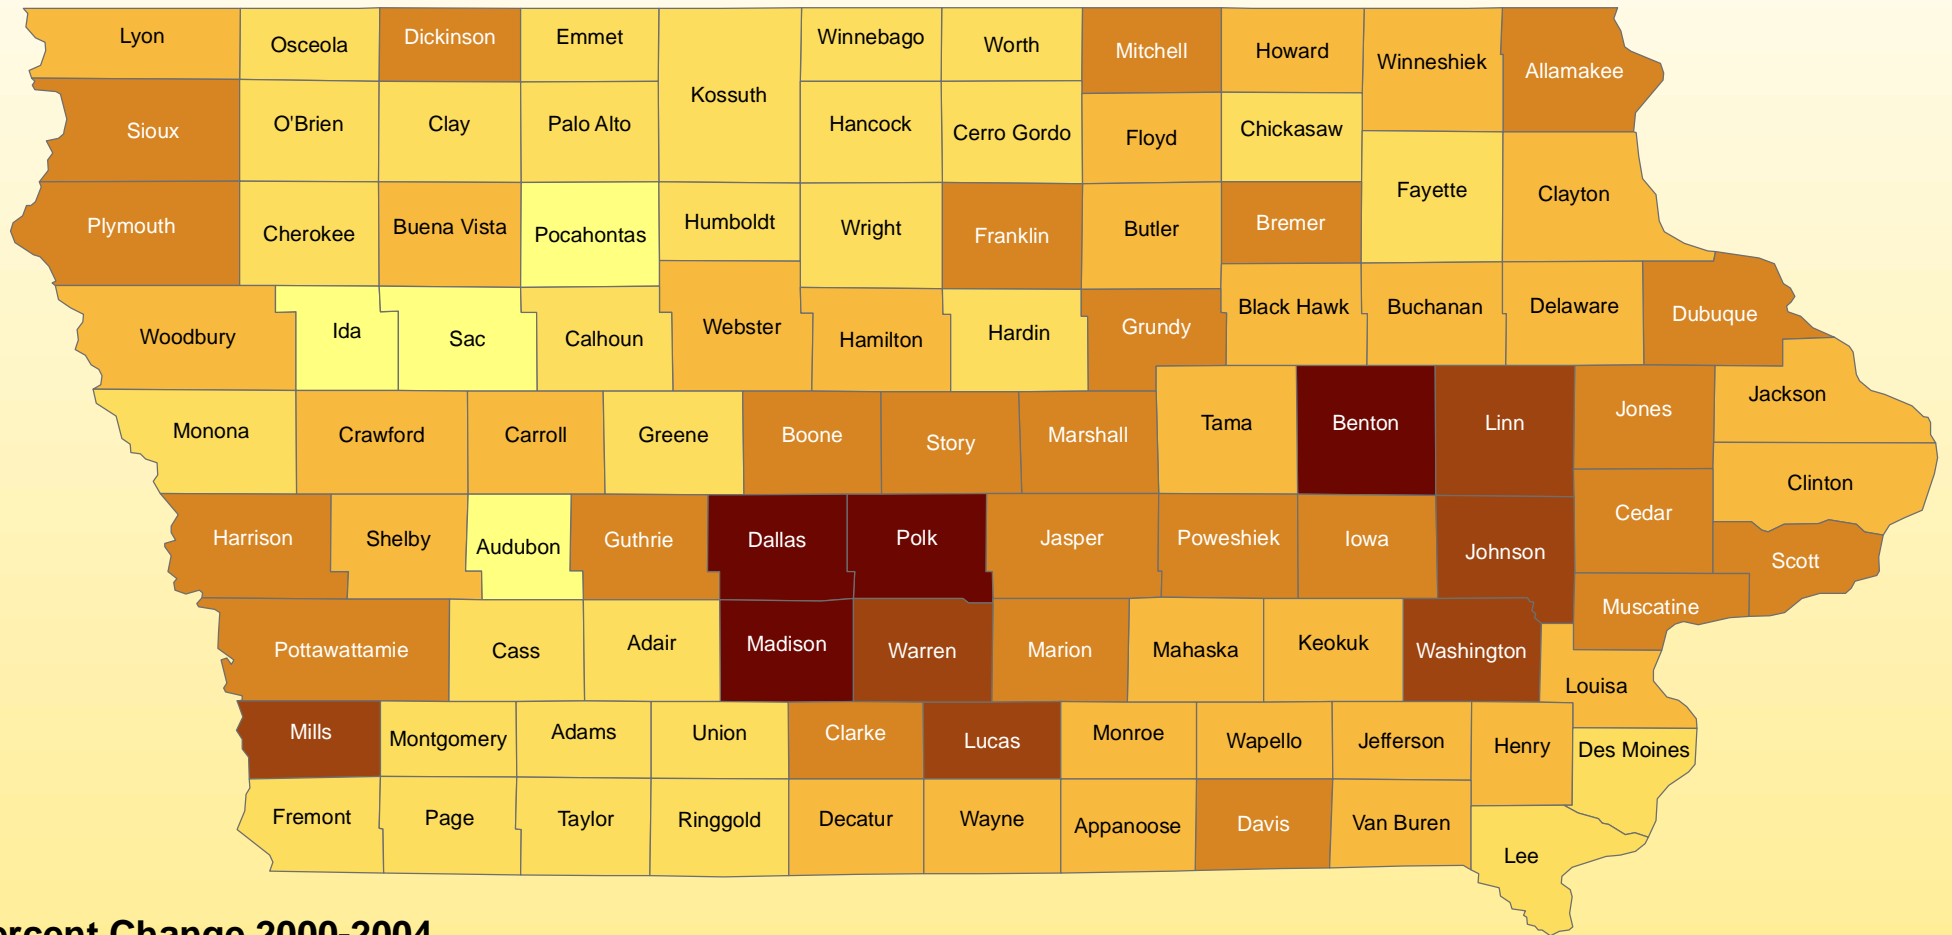

# Iowa Counties by Percent Change in Population: 2000-2004