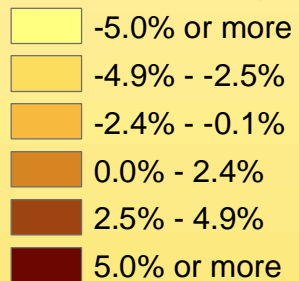

Source: U.S. Census Bureau, Population Division, Released 4/2005
Prepared By: State Library of Iowa, State Data Center Program, 800-248-4483,
<http://www.iowadatacenter.org>