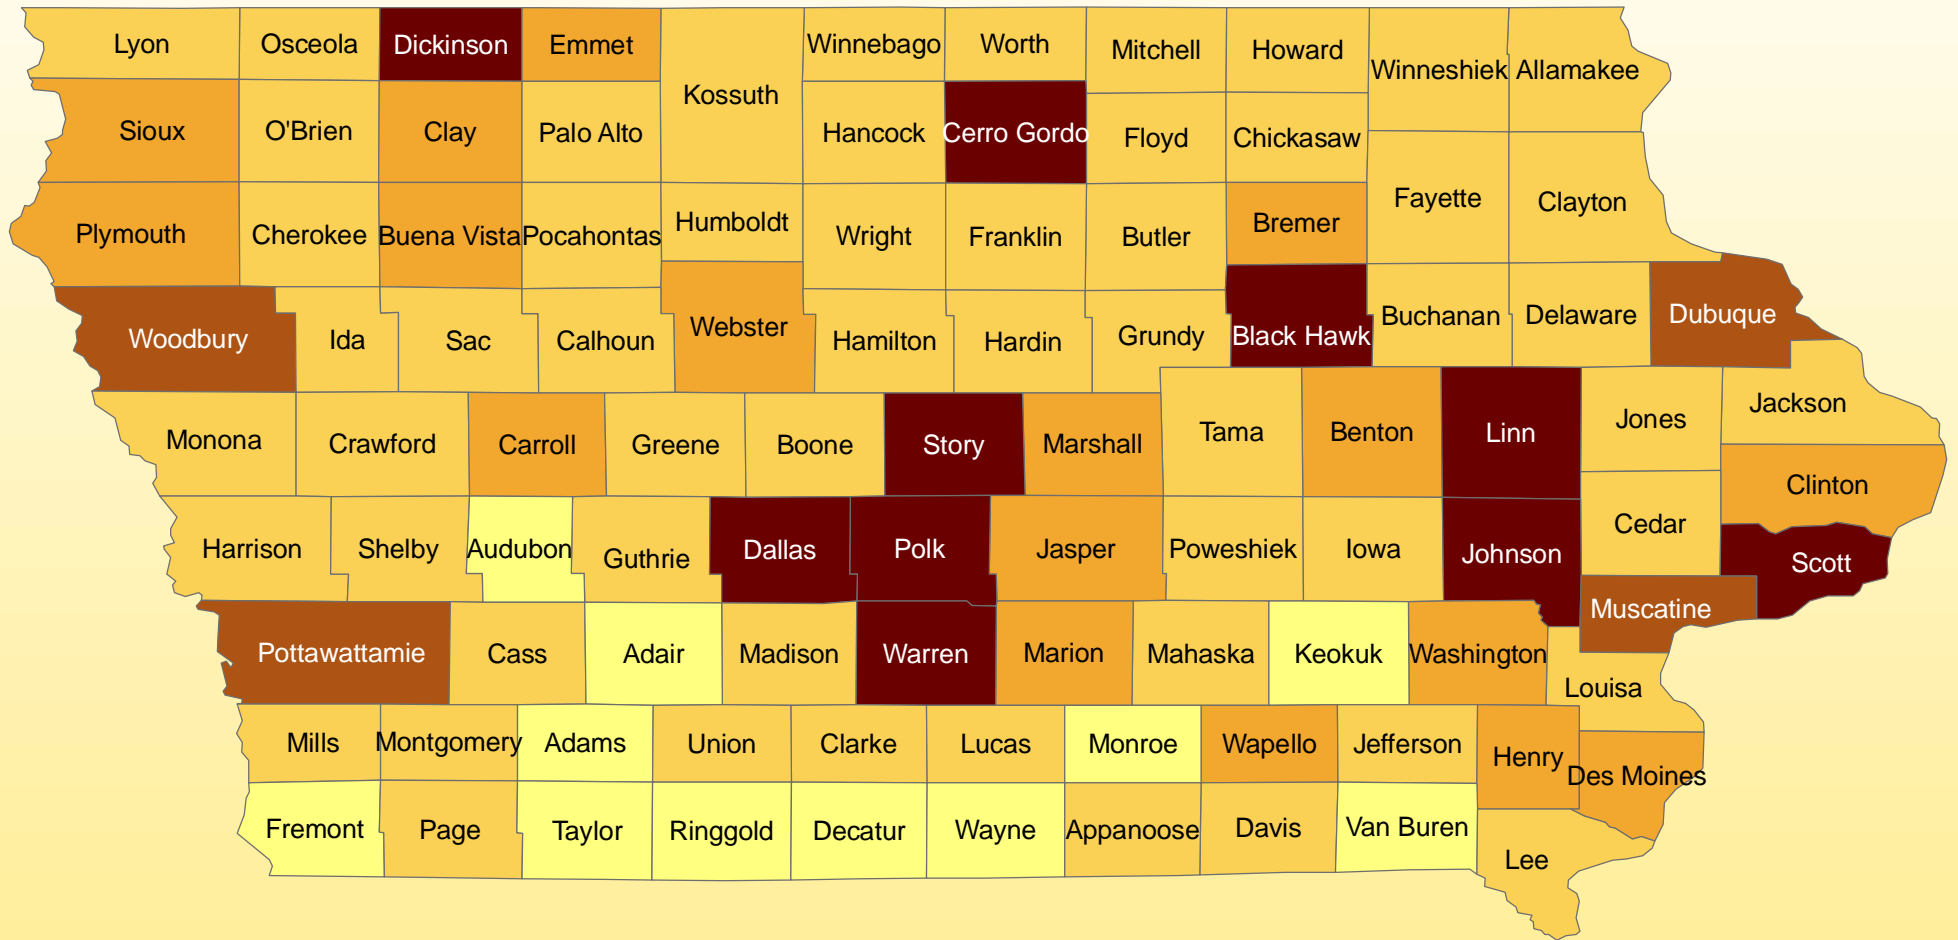

Iowa Counties by Percent Change in Population: 1900-2004

Percent Change 1900-2004

Source: U.S. Census Bureau, Population Division, Released 4/2005
 Prepared By: State Library of Iowa, State Data Center Program, 800-248-4483,
<http://www.iowadatacenter.org>