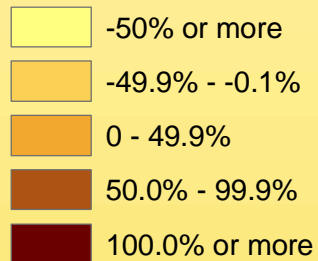

Iowa Counties by Percent Change in Population: 1900-2004

Percent Change 1900-2004

Source: U.S. Census Bureau, Population Division, Released 4/2005
 Prepared By: State Library of Iowa, State Data Center Program, 800-248-4483,
<http://www.iowadatacenter.org>