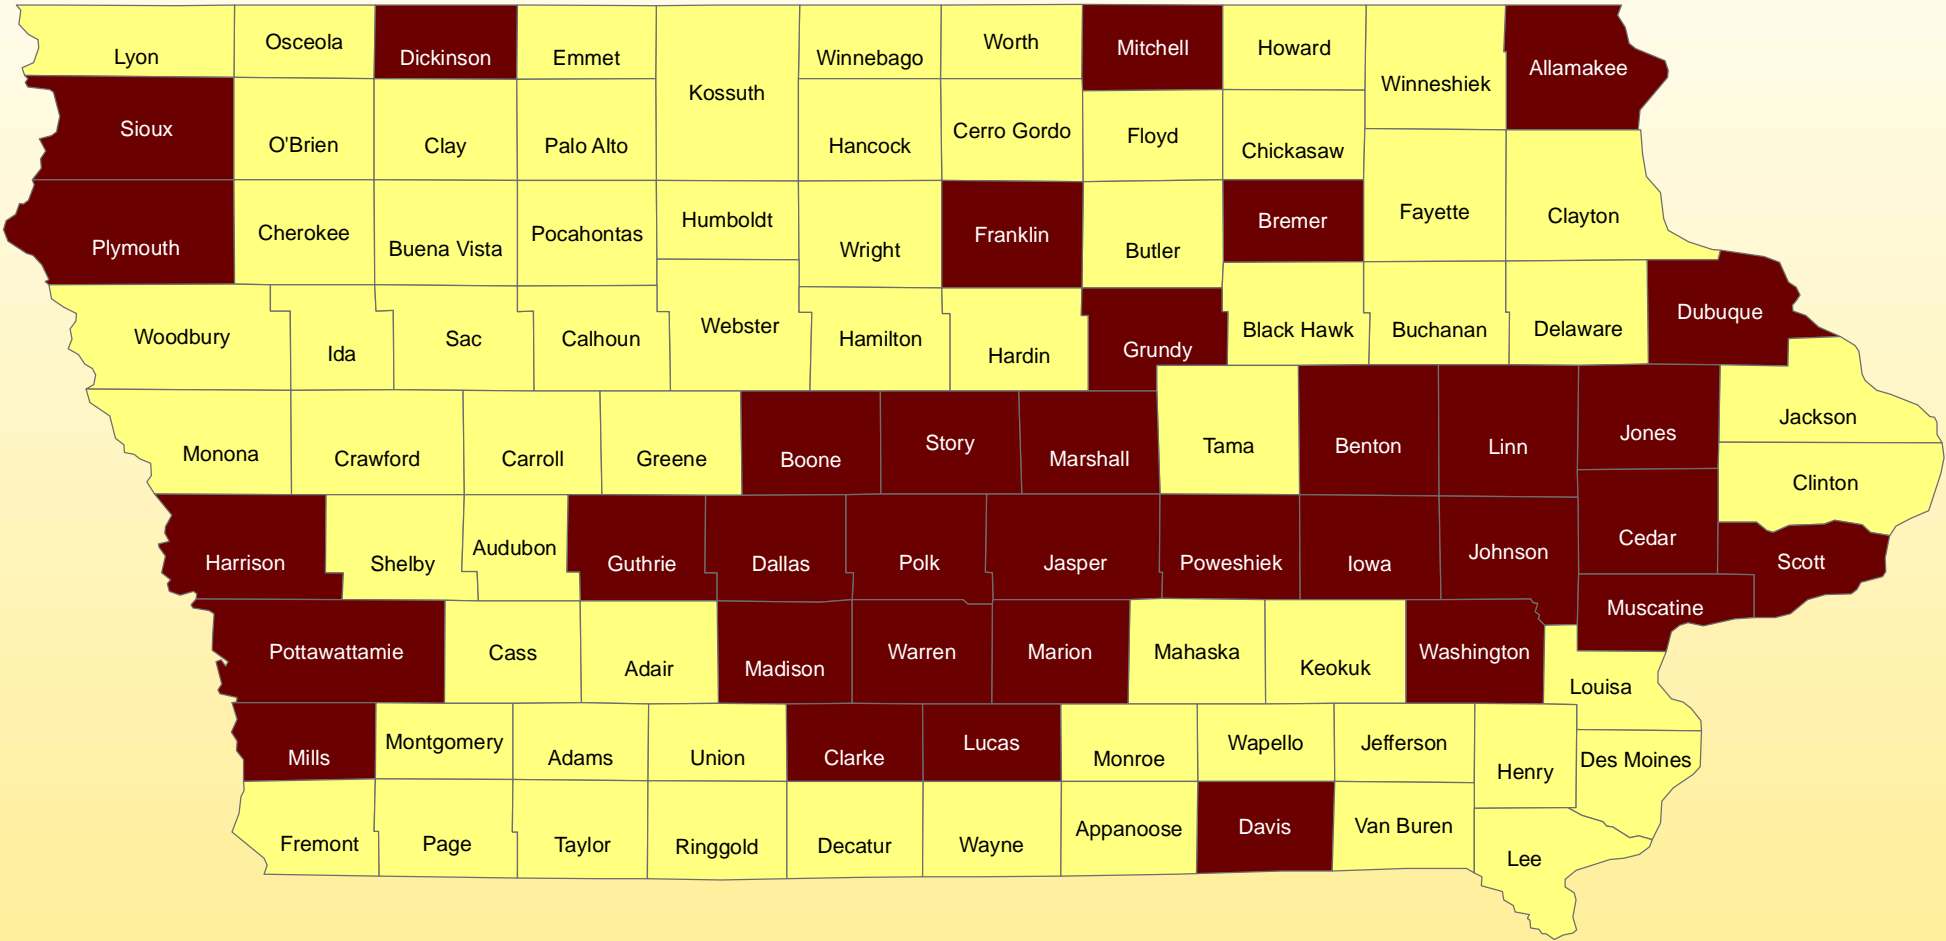

# Iowa Counties by Population Gain or Loss: 2000-2004