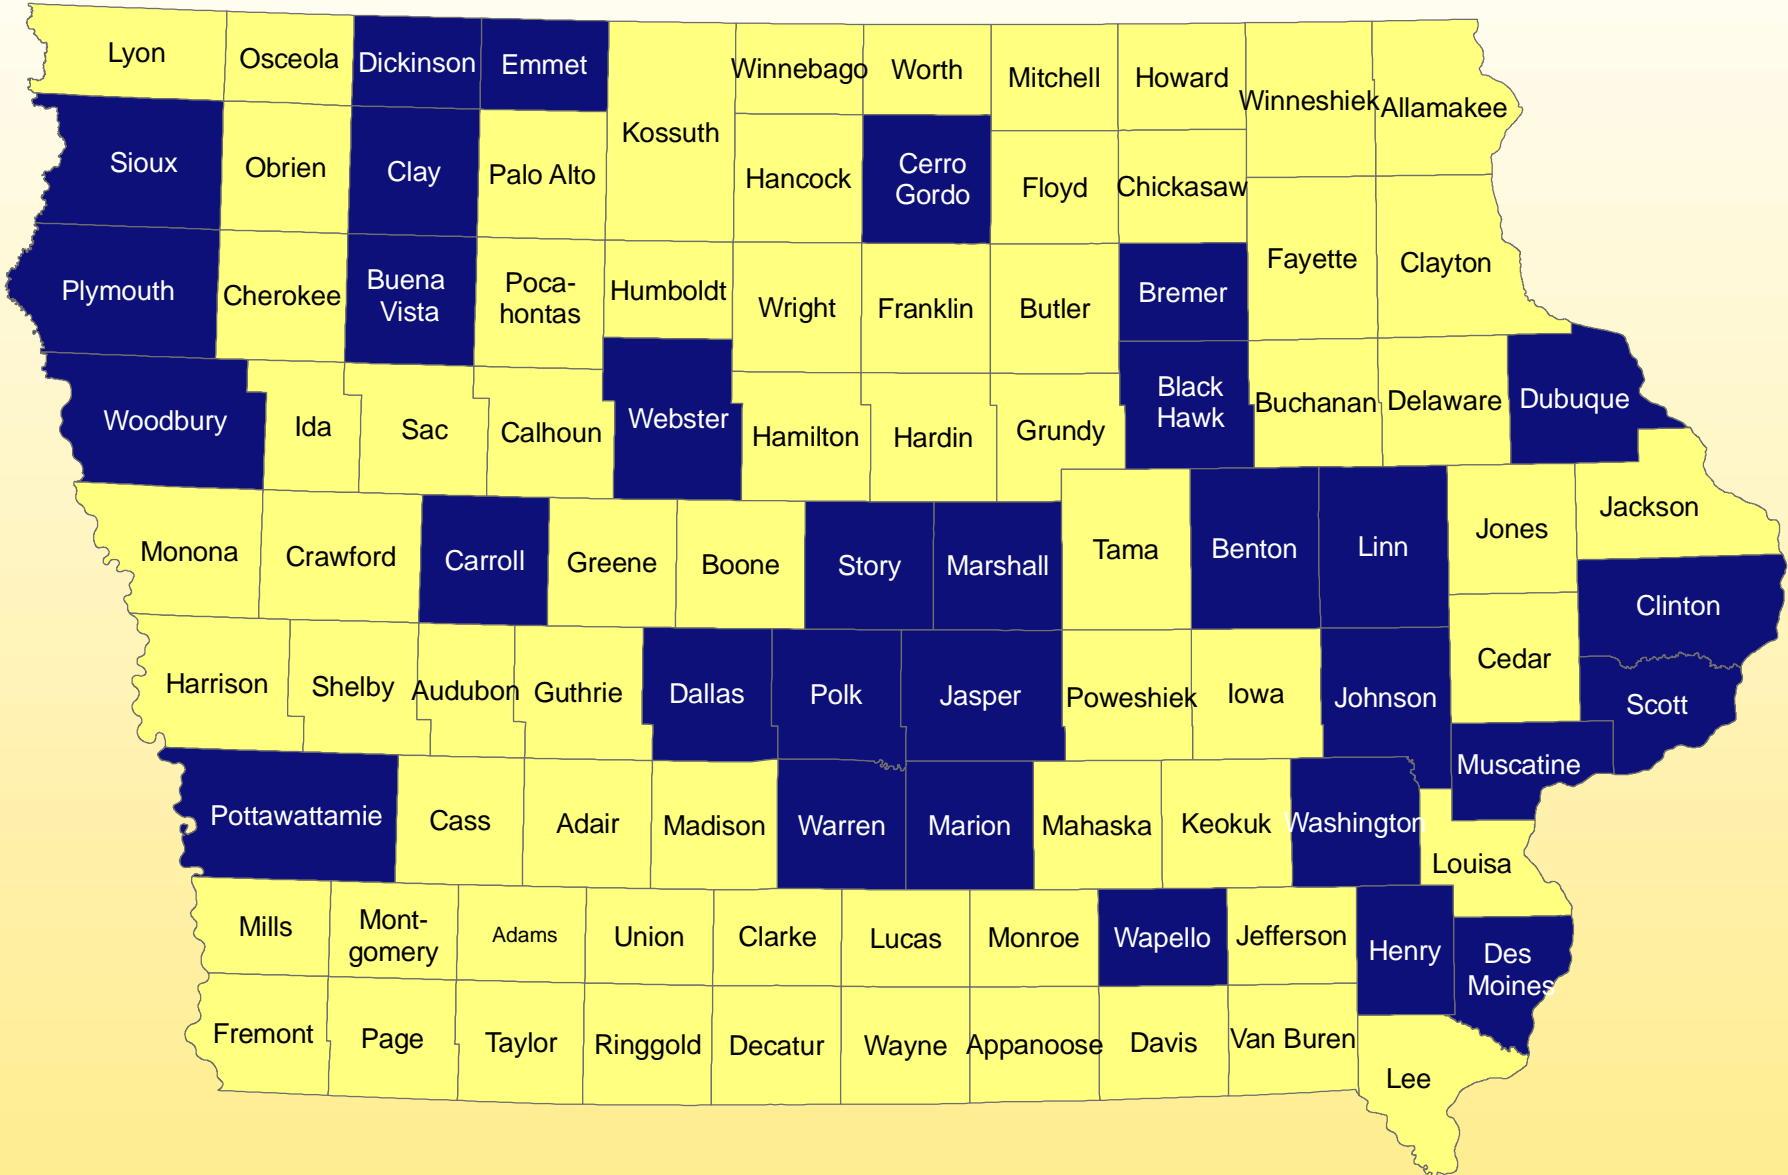

# Iowa Counties by Population Gain or Loss: 1900-2005

### 1900-2005 Change

- Population loss
- No change
- Population gain

Source: U.S. Census Bureau, Population Division, Released 3/2006  
 Prepared By: State Library of Iowa, State Data Center Program, 800-248-4483,  
<http://www.iowadatacenter.org>